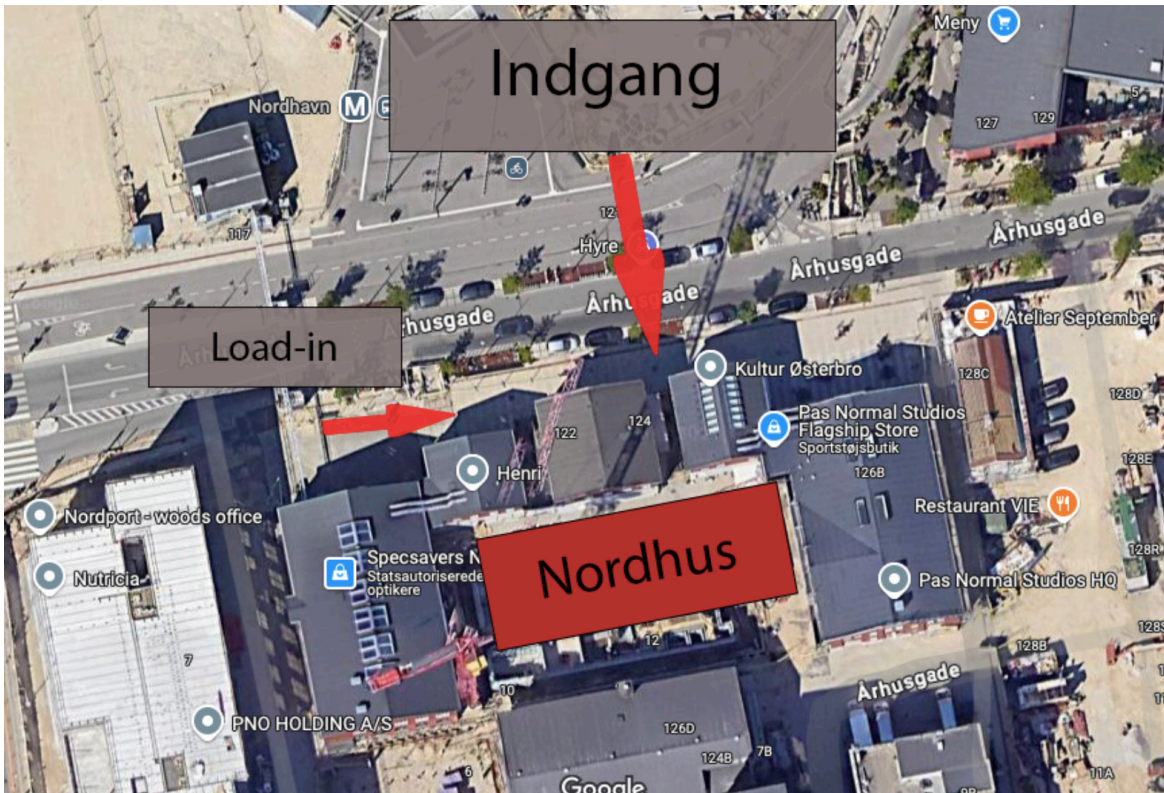

LYS

1x grandMA3 (onPC command wing XT) (With touch screen monitor)

x6 Washers

x4 Spots

x2 Front lights

*x12 Cameo Drop B4 (batteridrevede)

LIGHTPLOT + PATCH

Live Patch	FID	Name	FixtureType	Mode	Patch
Fixture Types	None	Univ	1 Universal	1 Default	
Attribute Definitions	100	Wash	3 Grouping	1 Default	
Parameter List	101	Cameo W2 - 1	2 Azor W2	4 23-CH Mode RGBL Wash	1.001
DMX Universes	102	Cameo W2 - 2	2 Azor W2	4 23-CH Mode RGBL Wash	1.024
Stages	103	Cameo W2 - 3	2 Azor W2	4 23-CH Mode RGBL Wash	1.047
RDM	104	Cameo W2 - 4	2 Azor W2	4 23-CH Mode RGBL Wash	1.070
	105	Cameo W2 - 5	2 Azor W2	4 23-CH Mode RGBL Wash	1.093
	106	Cameo W2 - 6	2 Azor W2	4 23-CH Mode RGBL Wash	1.116
	107	Cameo W2 - 7	2 Azor W2	4 23-CH Mode RGBL Wash	1.139
	108	Cameo W2 - 8	2 Azor W2	4 23-CH Mode RGBL Wash	1.162
	109	Cameo W2 - 9	2 Azor W2	4 23-CH Mode RGBL Wash	1.185
	110	Cameo W2 - 10	2 Azor W2	4 23-CH Mode RGBL Wash	1.208
	111	Cameo W2 - 11	2 Azor W2	4 23-CH Mode RGBL Wash	1.231
	112	Cameo W2 - 12	2 Azor W2	4 23-CH Mode RGBL Wash	1.254
	200	Profil	3 Grouping	1 Default	
	201	Cameo Z300 1	4 Auro Spot Z300	1 20Ch	1.277
	202	Cameo Z300 2	4 Auro Spot Z300	1 20Ch	1.297
	203	Cameo Z300 3	4 Auro Spot Z300	1 20Ch	1.317
	204	Cameo Z300 4	4 Auro Spot Z300	1 20Ch	1.337
	300	Fresnel	3 Grouping	1 Default	
	301	Cameo F1FC 1	5 F1 FC V1-5	4 7CH RGB - CCT	1.357
	302	Cameo F1FC 2	5 F1 FC V1-5	4 7CH RGB - CCT	1.364
	400	Hazer	3 Grouping	1 Default	
	401	Unique 21 1	6 Look Solutions Unique 2-1	1 2 Channel	1.510

Selection Grid
18 Fixtures Selected

	-2	-1	0	1	2	3	4	5	6	7	8	9
0			201	101	202	102	103	203	104	204		
1												
2												
3												
4												
5				301	105			106	302			
6												
7												
8												
9										107		
10										108		
11										109		
12										110		
13										111		
14										112		
15												

NORDHUS

INDGANG OG KORT

NORDHUS